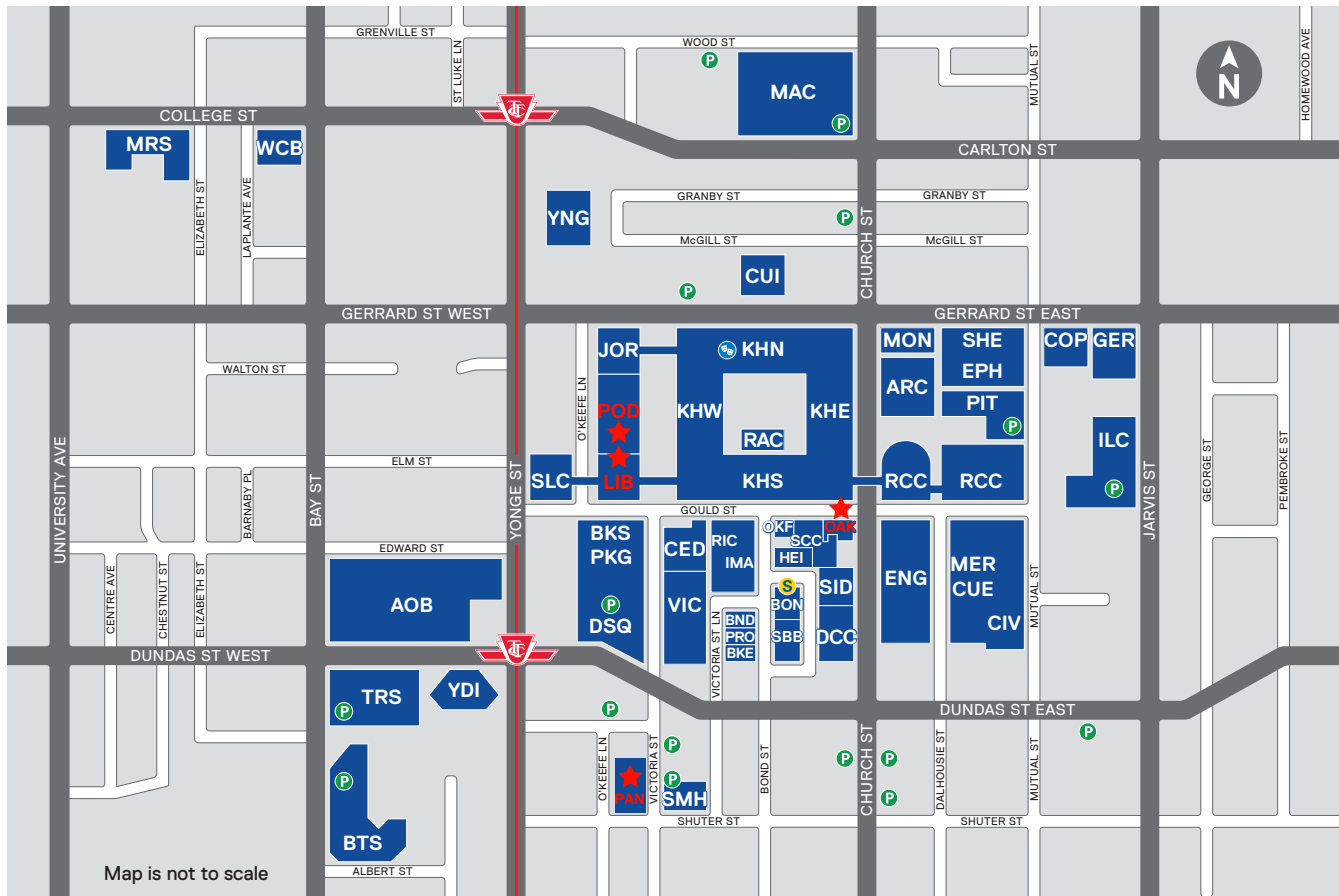

Ryerson University Campus Map > EPEC 2018 Venues

Map is not to scale

AOB Atrium on Bay 20 Dundas St West	ENG George Vari Engineering and Computing Centre 245 Church Street	MAC Mattamy Athletic Centre 50 Carlton Street	SCC Student Campus Centre 55 Gould Street
ARC Architecture Building 325 Church Street	EPH Eric Palin Hall 87 Gerrard St East	MER Merchandise Building 159 Dalhousie Street	SHE Sally Horsfall Eaton Centre for Studies in Community Health 99 Gerrard St East
BKE 110 Bond Street	GER Research / Graduate Studies 111 Gerrard St East	MON Civil Engineering Building 341 Church Street	SID School of Interior Design 302 Church Street
BKS Campus Store 17 Gould Street	HEI HEIDELBERG Centre - School of Graphic Communications Management 125 Bond Street	OAK Oakham House 63 Gould Street	SLC Student Learning Centre 341 Yonge Street
BND 114 Bond Street	HEI HEIDELBERG Centre - School of Graphic Communications Management 125 Bond Street	OKF O'Keefe House 137 Bond Street	SMH St. Michael's Hospital 209 Victoria Street
BON 111 Bond Street	ILC International Living / Learning Centre 133 Mutual St & 240 Jarvis St	PAN Pantages Hotel 200 Victoria Street	TRS Ted Rogers School of Management 55 Dundas St West
BTS Bell Trinity Square 483 Bay Street	IMA School of Image Arts 122 Bond Street	PKG Parking Garage 300 Victoria Street	VIC Victoria Building 285 Victoria Street
CED Heaslip House - The G. Raymond Chang School of Continuing Education 297 Victoria Street	JOR Jorgenson Hall 380 Victoria Street	POD Podium Building 350 Victoria Street	WCB 790 Bay Street
CIV 106 Mutual Street	KHE Kerr Hall East 340 Church St	PRO Projects Office 112 Bond Street	YDI Yonge-Dundas I 1 Dundas St West
COP Co-operative Education 101 Gerrard St East	KHN Kerr Hall North 31 / 43 Gerrard St East	RAC Recreation and Athletics Centre 40 / 50 Gould Street	YNG 415 Yonge Street
CUE Centre for Urban Energy 147 Dalhousie Street	KHS Kerr Hall South 40 / 50 Gould Street	RCC Rogers Communications Centre 80 Gould Street	
CUI Centre for Urban Innovation (under construction) 44 / 46 Gerrard St East	KHW Kerr Hall West 379 Victoria Street	RIC Ryerson Image Centre 33 Gould Street	
DCC Daphne Cockwell Health Sciences Complex (under construction) 288 Church Street	LIB Library Building 350 Victoria Street	SBB South Bond Building 105 Bond Street	
DSQ Yonge-Dundas Square 10 Dundas St East			

★	EPEC 2018 Venue
S	Security
🎭	Ryerson Theatre
P	Parking
🚇	TTC Subway Stop

EPEC 2018

Clean Technologies for Smart Cities