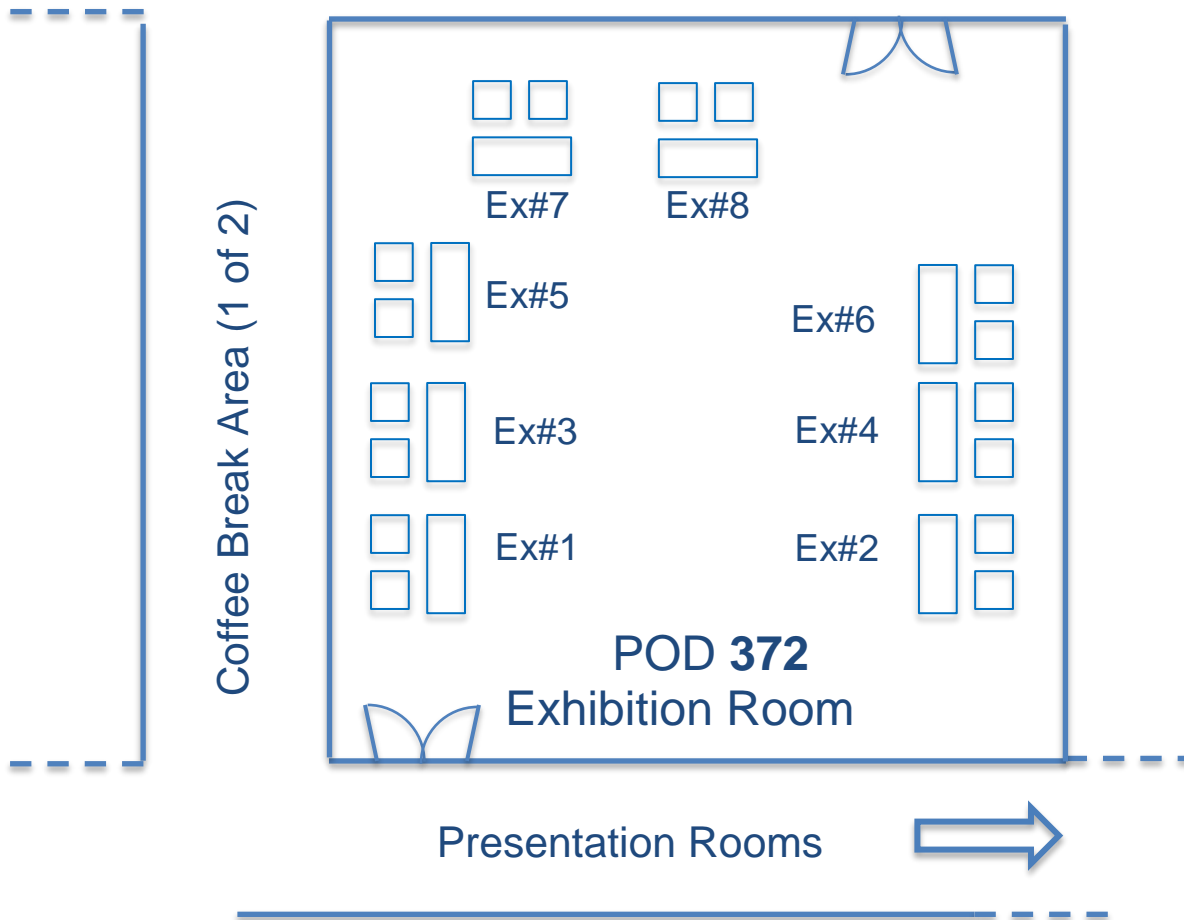

Exhibitor Space

- #1 Toronto Hydro
- #2 Leaders Circle
- #3
- #4 ERL Phase Power Technologies
- #5
- #6
- #7 Mercer Health & Benefits Ins.
- #8 The Personal Insurance

Final exhibitor locations may be adjusted based on numbers and “day of” decisions regarding traffic flow

Map not to scale

Exhibitor Details and Instructions

1. Exhibit space includes a 5' x 2' (1.54m 0.6m) table with tablecloth and two chairs. There are 14 power outlets around the perimeter of the room, but you should bring an extension cord or power bar as you require.
2. The Exhibits are located in Rm 372 (third floor) of the Podium building at Ryerson University (map attached) This is attached to the Library building where Registration is located.
3. Each Exhibitor package includes one Exhibitor registration which includes coffee and lunches. Coffee breaks will be in the corridor next to Rm 372. Lunch will be at Pantages Hotel (2 blocks away). Breakfast will be Oakham House.
4. If a second Exhibitor registration is required it is available for \$175 plus HST.
5. The schedule for Exhibitors is:
 - Wednesday Oct 10
 - Registration (outside Library Bldg Rm 72) 8:00 – 10:00
 - Set up in Podium Bldg Rm 372 8:00 – 10:00
 - Exhibits Open 10:00 – 3:20
 - Thursday Oct 11
 - Exhibits Open 10:00 – 3:20
 - Take down of exhibits 3:20 - 5:00
6. Most traffic in the Exhibits will be during the coffee breaks and lunch, so we would ask you to plan accordingly.
7. Tickets for the Banquet on Wednesday evening are available for \$100 plus HST.
8. WiFi access will be available – check for details during registration
9. If you need assistance with moving materials in or at other times, contact Murray MacDonald (519-859-8723) or go to Registration.